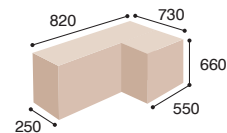

Total height

Minimum dimension measured according to scheme: seat and backrest - minimum position.
Maximum dimension measured according to scheme: seat and backrest - maximum position.

Height of armrests measured from floor

Minimum dimension measured according to scheme: seat and armrest - minimum position.
Maximum dimension measured according to scheme: seat and armrest - maximum position.

PERFO III 11S

21,5 kg
brutto

PERFO III 213S

21,0 kg
brutto

PERFO III 213VN

14,5 kg
brutto

PLAYA

PLAYA 12SL

24,0 kg
brutto

PLAYA 11SL

22,2 kg
brutto