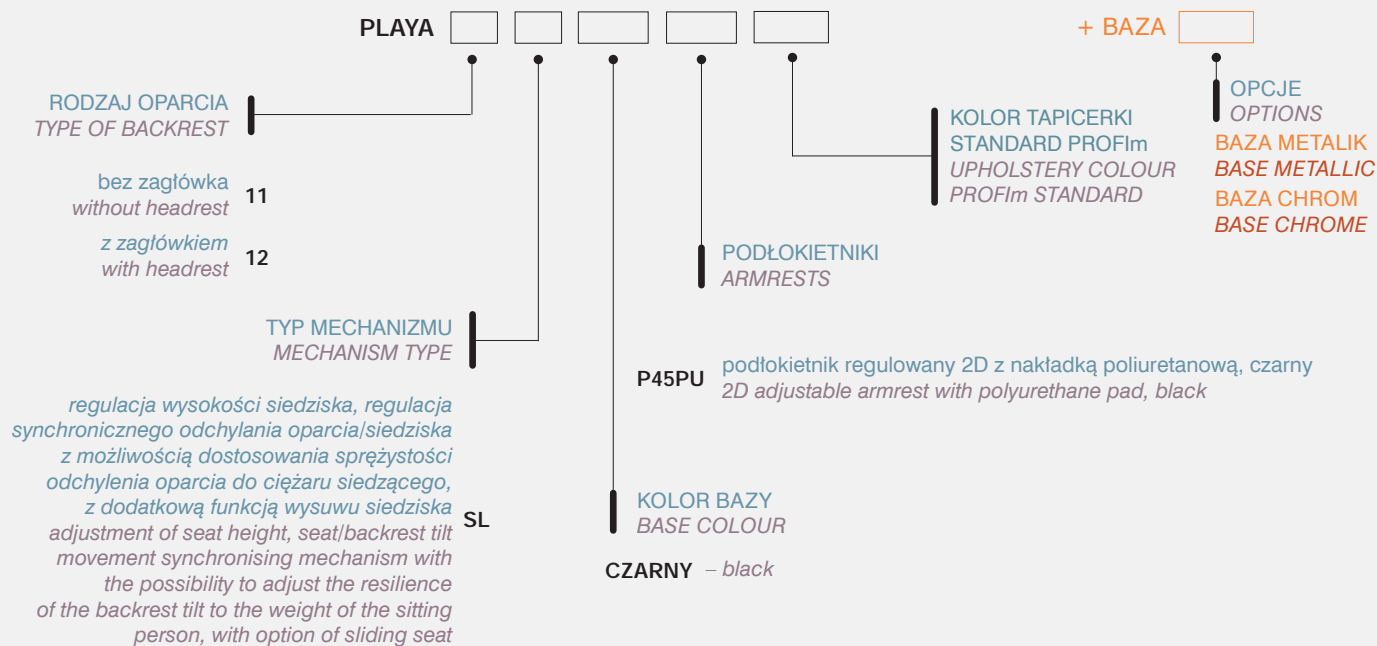

PRZY ZAMÓWIENIU PROSIMY STOSOWAĆ SYMBOLE WEDŁUG KODU:
PLEASE USE CODES AT ORDER: