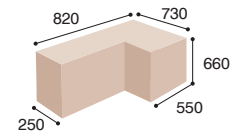

PLAYA

24,0 kg
brutto

22,2 kg
brutto

ZACK 10SL

21,2 kg
brutto

ZACK