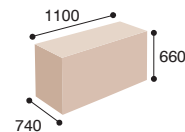

Total height

Minimum dimension measured according to scheme: seat and backrest - minimum position.
Maximum dimension measured according to scheme: seat and backrest - maximum position.

Height of armrests measured from floor

Minimum dimension measured according to scheme: seat and armrest - minimum position.
Maximum dimension measured according to scheme: seat and armrest - maximum position.

PERFO III 11S

21,5 kg
brutto

PERFO III 213S

21,0 kg
brutto

PERFO III 213VN

14,5 kg
brutto

PLAYA

PLAYA 12SL

24,0 kg
brutto

PLAYA 11SL

22,2 kg
brutto