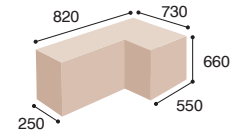

Minimum dimension measured according to scheme: seat and armrest - minimum position.
Maximum dimension measured according to scheme: seat and armrest - maximum position.

PERFO III 11S

21,5 kg
brutto

PERFO III 213S

21,0 kg
brutto

PERFO III 213VN

14,5 kg
brutto

PLAYA

PLAYA 12SL

24,0 kg
brutto

PLAYA 11SL

22,2 kg
brutto