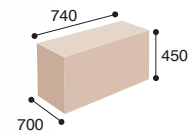

Total height

Minimum dimension measured according to scheme: seat and backrest - minimum position.
Maximum dimension measured according to scheme: seat and backrest - maximum position.

Height of armrests measured from floor

Minimum dimension measured according to scheme: seat and armrest - minimum position.
Maximum dimension measured according to scheme: seat and armrest - maximum position.

PERFO III 11S

21,5 kg
brutto

PERFO III 213S

21,0 kg
brutto

PERFO III 213VN

14,5 kg
brutto

PLAYA

PLAYA 12SL

24,0 kg
brutto

PLAYA 11SL

22,2 kg
brutto